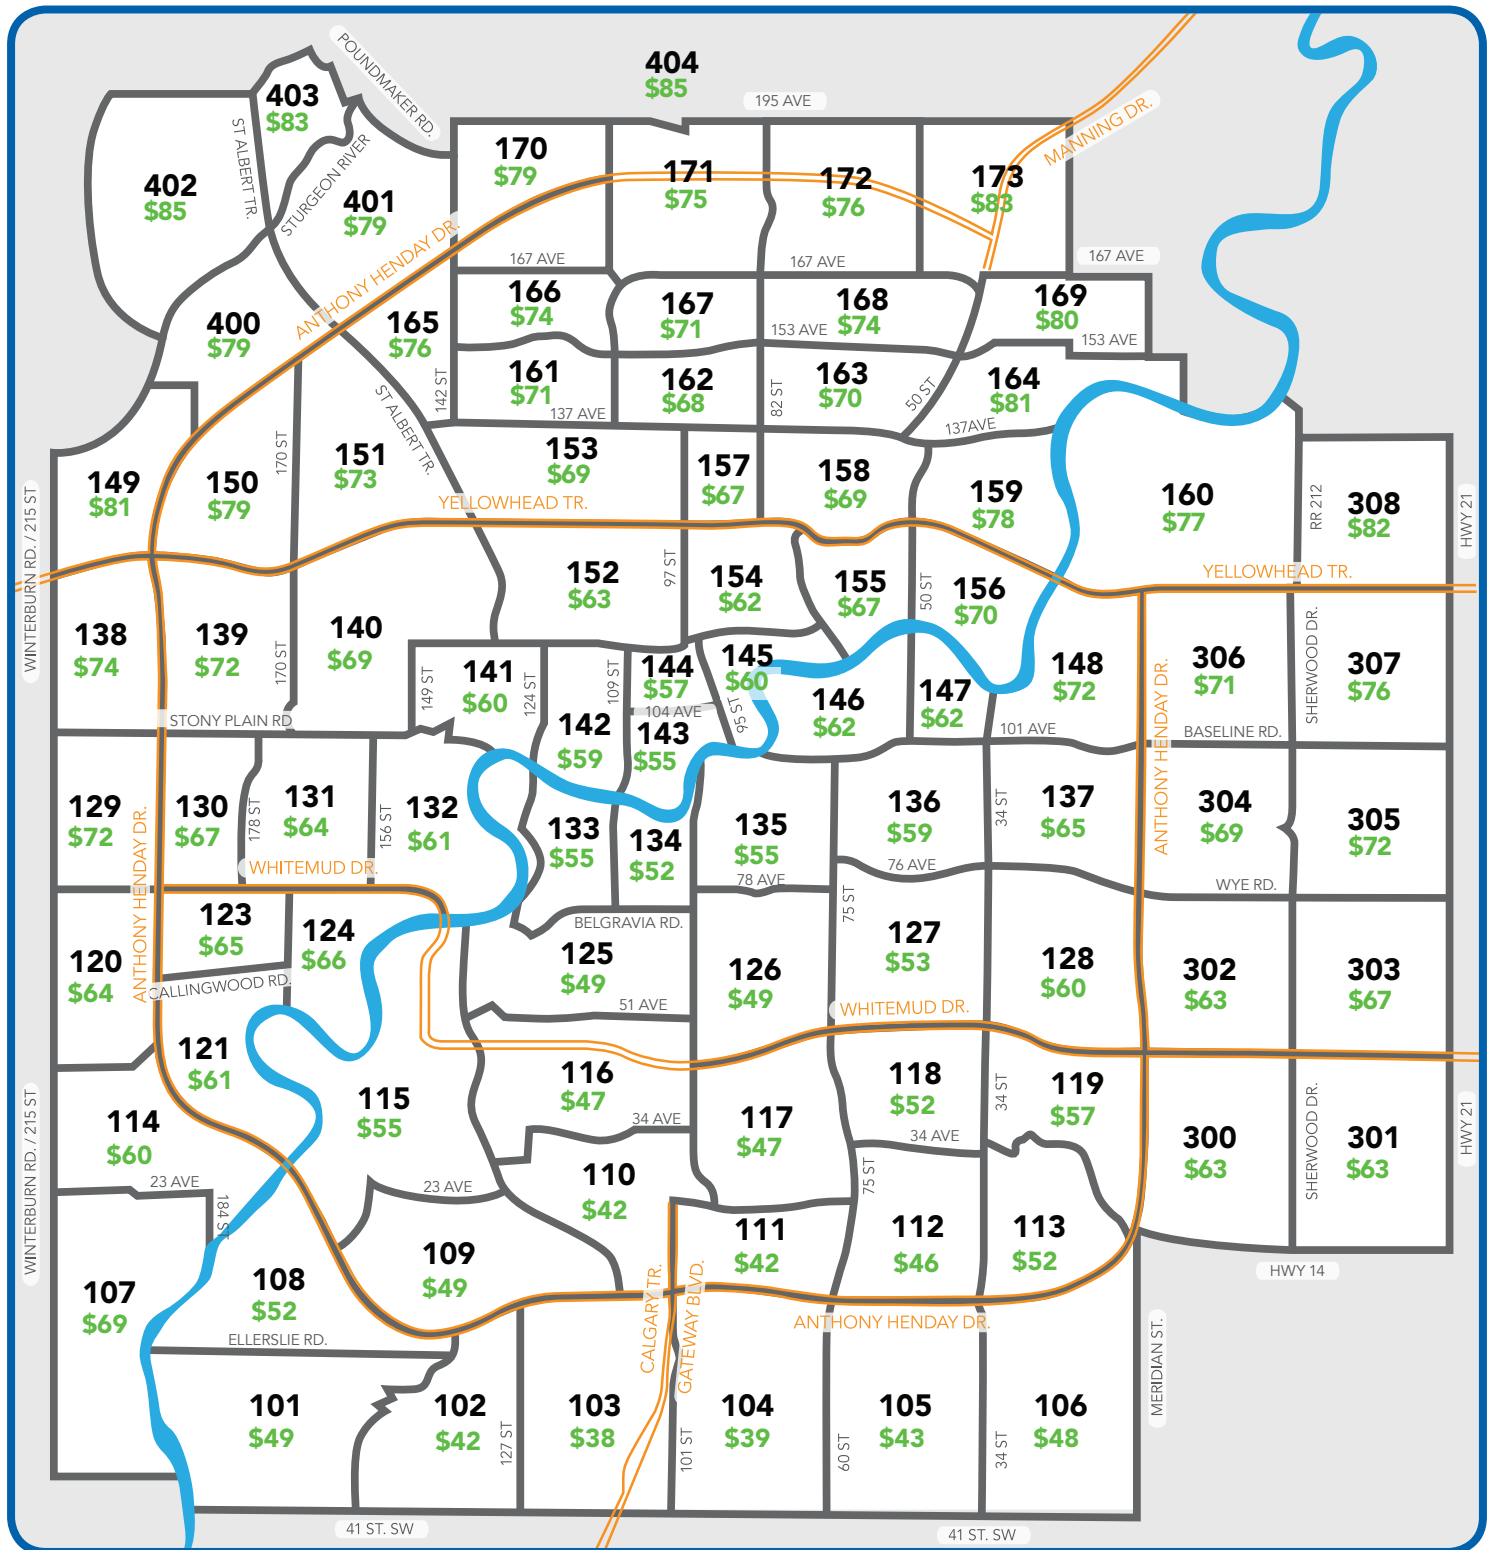

Taxi Zone Rate Map

City of Edmonton

Taxi Zone Rate Map

Leduc

Nisku

Rural locations outside of zones will utilize the taxi meter to determine cost

Waiting Time

- a. 0 – 5 minutes – no charge
- b. 5 minutes – 15 minutes - \$5.00
- c. 15 – 30 minutes - \$15.00

Customer requesting a Specific route will utilize meter rate to determine cost

Shared rides will utilize meter rate to determine cost. Customers to agree in advance on how cost is shared.

General Aviation Terminals

- a. Single passenger rate - \$12.00 per taxi
- b. Multiple passenger rate - \$8.00 per person

All Prices include GST

Prices are subject to change without notice

Gratuity not included

Beaumont	\$37
Calmar	\$45
Camrose	\$135
CFB Namao	\$88
Devon	\$38
Fort Saskatchewan	\$116
Millet	\$58
Ponoka	\$142
Red Deer	\$226
Spruce Grove	\$90
Stony Plain	\$99
Wetaskiwin	\$77