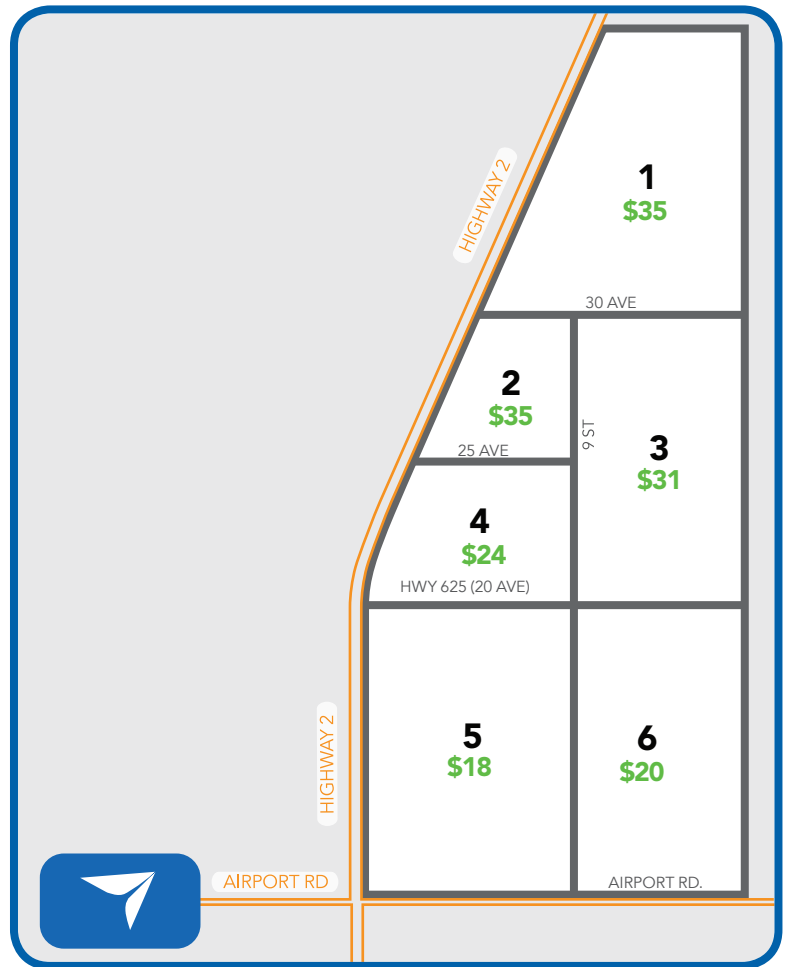

Taxi Zone Rate Map

City of Edmonton

Taxi Zone Rate Map

Leduc

Nisku

Rural locations outside of zones will utilize the taxi meter to determine cost

Waiting Time

- a. 0 – 5 minutes – no charge
- b. 5 minutes – 15 minutes - \$5.00
- c. 15 – 30 minutes - \$15.00

Customer requesting a Specific route will utilize meter rate to determine cost

Shared rides will utilize meter rate to determine cost. Customers to agree in advance on how cost is shared.

General Aviation Terminals

- a. Single passenger rate - \$12.00 per taxi
- b. Multiple passenger rate - \$8.00 per person

All Prices include GST

Prices are subject to change without notice

Gratuity not included

Beaumont	\$37
Calmar	\$45
Camrose	\$135
CFB Namao	\$88
Devon	\$38
Fort Saskatchewan	\$116
Millet	\$58
Ponoka	\$142
Red Deer	\$226
Spruce Grove	\$90
Stony Plain	\$99
Wetaskiwin	\$77