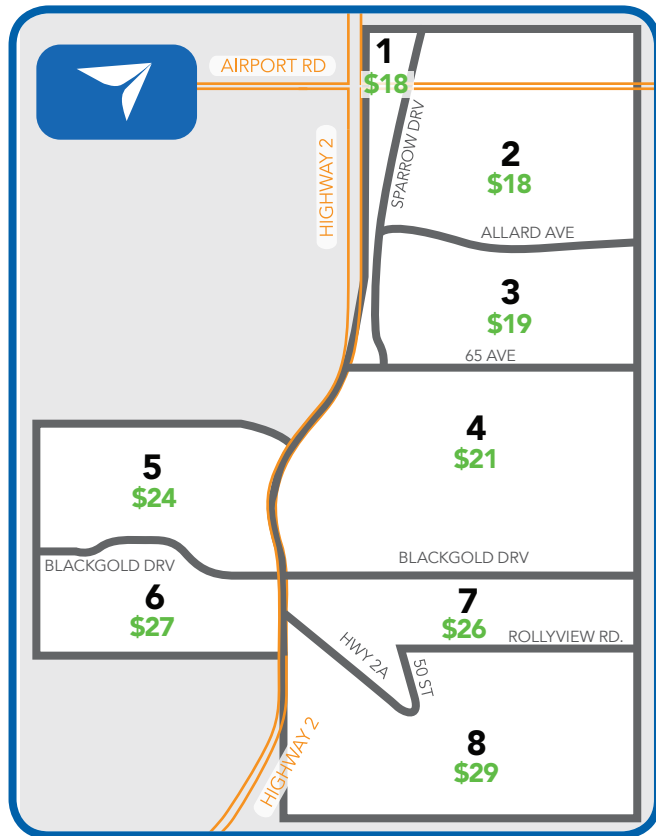

Taxi Zone Rate Map

City of Edmonton

Taxi Zone Rate Map

Leduc

Nisku

Rural locations outside of zones will utilize the taxi meter to determine cost

Waiting Time

- a. 0 – 5 minutes – no charge
- b. 5 minutes – 15 minutes - \$5.00
- c. 15 – 30 minutes - \$15.00

Customer requesting a Specific route will utilize meter rate to determine cost

Shared rides will utilize meter rate to determine cost. Customers to agree in advance on how cost is shared.

General Aviation Terminals

- a. Single passenger rate - \$12.00 per taxi
- b. Multiple passenger rate - \$8.00 per person

All Prices include GST

Prices are subject to change without notice

Gratuity not included

Beaumont	\$37
Calmar	\$45
Camrose	\$135
CFB Namao	\$88
Devon	\$38
Fort Saskatchewan	\$116
Millet	\$58
Ponoka	\$142
Red Deer	\$226
Spruce Grove	\$90
Stony Plain	\$99
Wetaskiwin	\$77